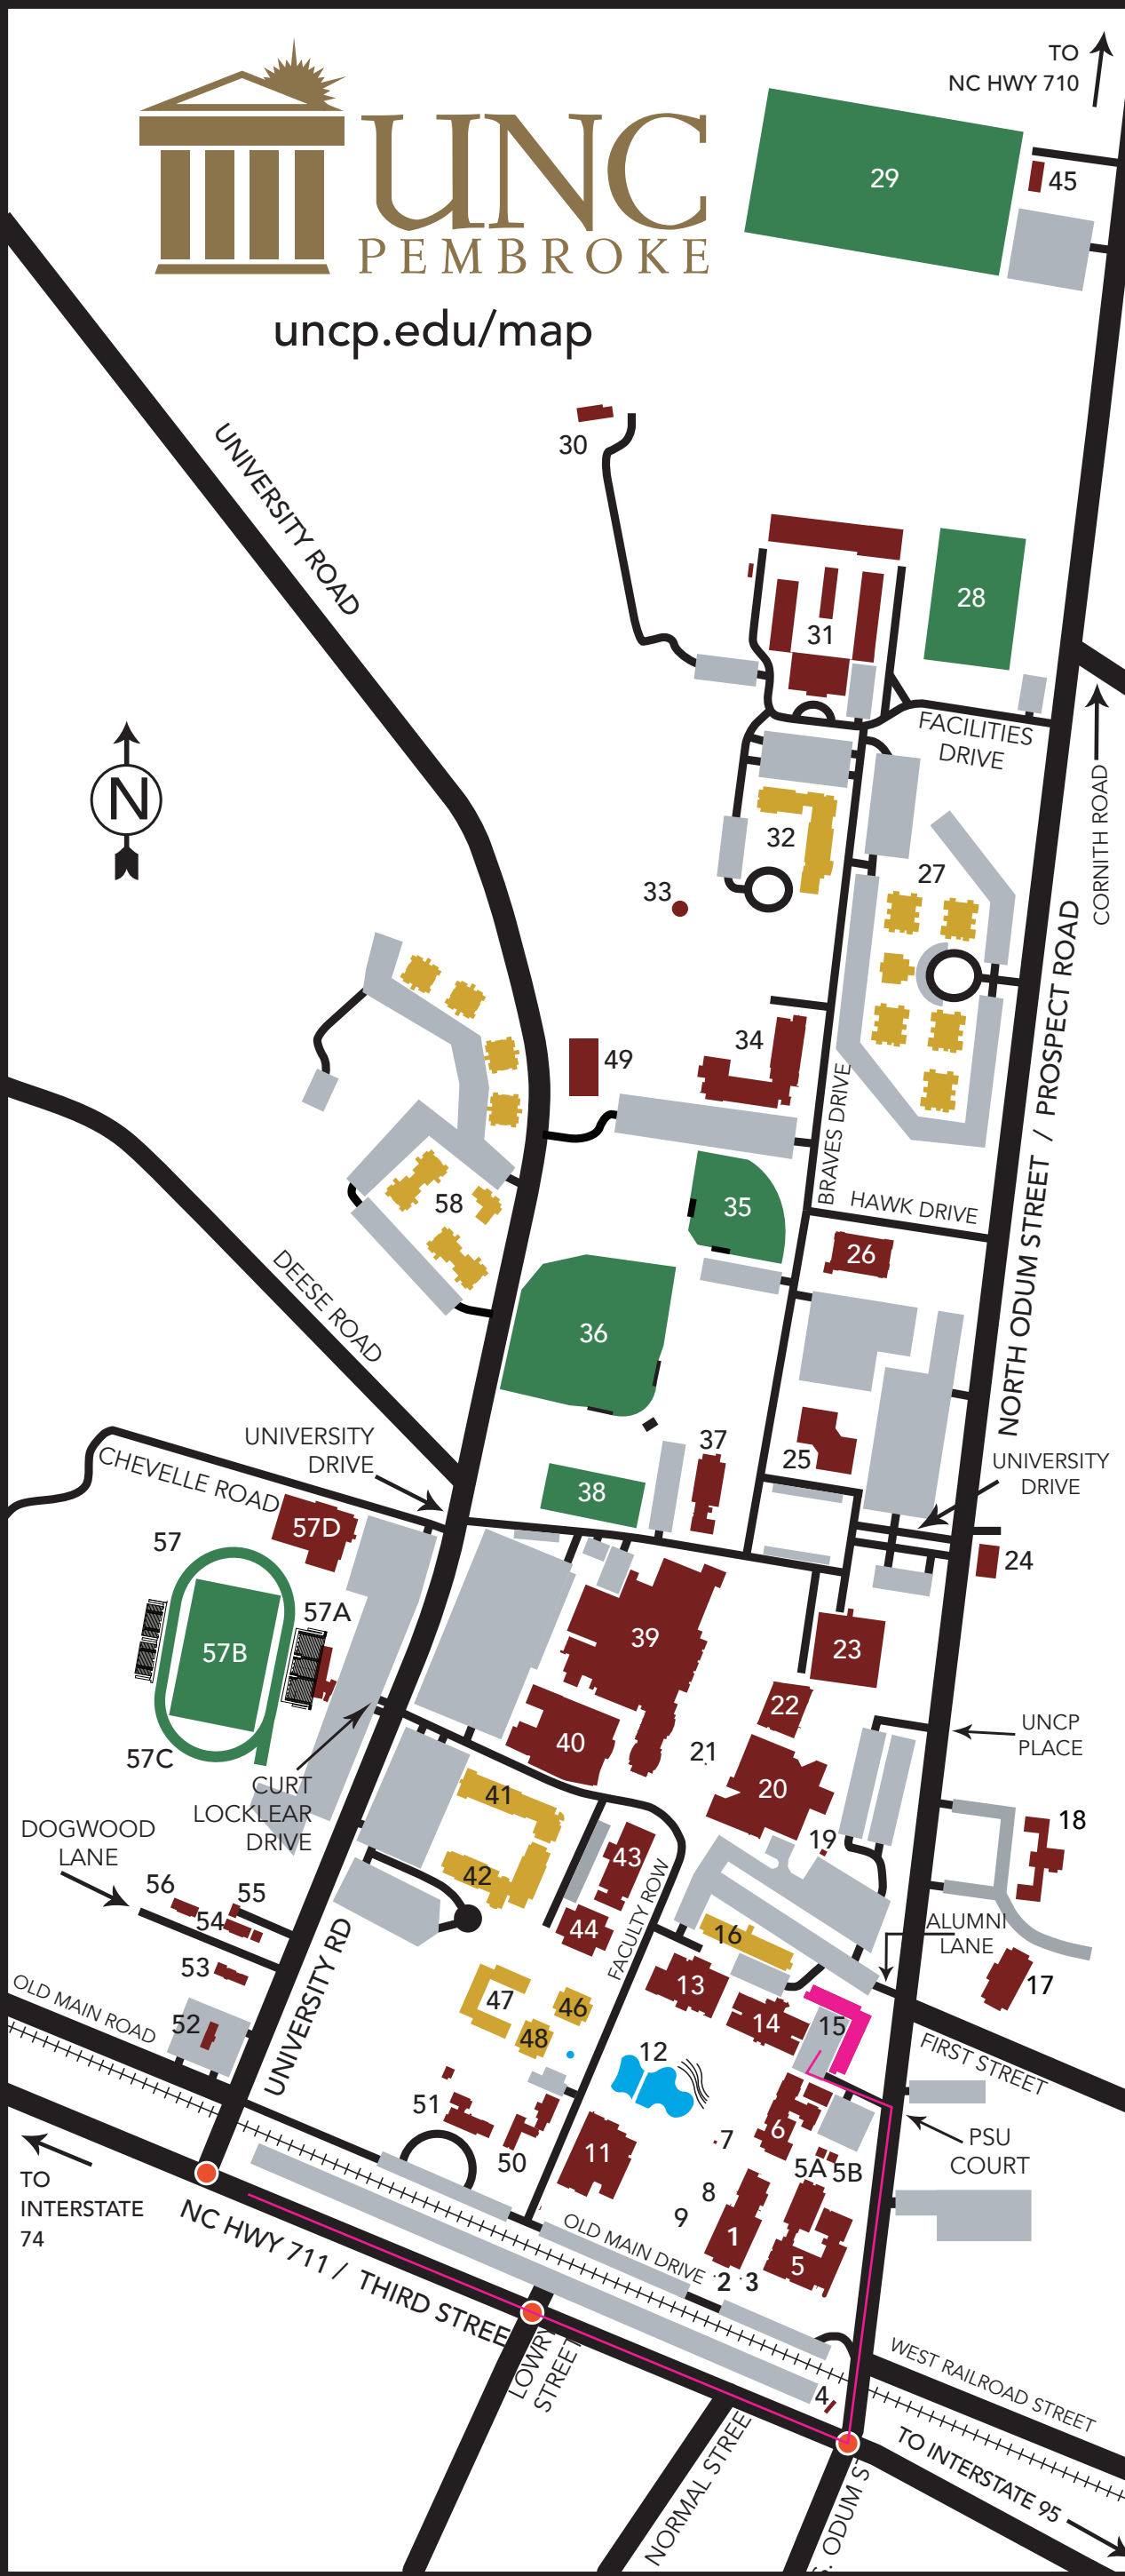

uncp.edu/map

TO NC HWY 710

VOGUE ROAD

CAMPUS MAP KEY

Map#	Catalog Code	Building Name
1	OM	Old Main
2		Arrowhead and Heritage Walk
3		Statue of Hamilton McMillan
4		Marquee
5	SCI	Oxendine Science Building
		5A Greenhouse
		5B Observatory
6		Moore Hall
7		Lowry Bell Tower
8		Heritage Oak
9		The Quad
11		Livermore Library
12		Water Feature, Jones Bridge and Amphitheatre
13		D.F. Lowry Building
14		Locklear Hall
15		Jacobs Hall
16		Wellons Hall
17		Lindsay Hall
18		Carter Hall
19		ATM
20	UC	Chavis University Center
21		Tommy Statue
22		University Center Annex
23	GPAC	Givens Performing Arts Center
24		Baptist Campus Ministries
25		Dial Humanities Building
26		Sampson Academic Building
27		University Village Apartments
28		Varsity Field (soccer)
29		Intramural Field
30		Pine Cottage
31		Pinchbeck Maintenance Building
32		Cypress Residence Hall
33		Water Tower
34		David F. Weinstein Health Sciences Building
35		LRA Field (softball)
36		Cox Field (baseball)
37		Lumbee Hall
38		Tennis Courts
39		Jones Health and Physical Educ. Center
40		BraveStation: Bookstore, Business Services, Campus Police
41		Oak Residence Hall
42		Pine Residence Hall
43		Business Administration Building
44		EDUC Education Center
45		ROTC
46		North Residence Hall
47		West Hall
48		Belk Residence Hall
49		Brave Health Center
50		Hickory Hall
51		Chancellor's Residence
52		West Office Building
53		Dogwood Building
54		International Programs
55		International Guest House
55		Magnolia House
57		Belk Athletic Complex
		56A Grace P. Johnson Stadium
		56B Lumbee Guaranty Bank Field
		56C Taylor Track
		56D Caton Fieldhouse
58		University Courtyard Apartments
---		Entrepreneurship Incubator (located in downtown Pembroke)
---		The Regional Center (located at COMtech)
		Academic / Administrative Building
		Athletic Facility
		Parking
		Residence Hall / Apartment
		Rail Road
		Traffic Light

WEST RAILRO

TO INTER

HWY 711 / THIRD STREET

OLD MAIN DRIVE

LOWRY STREET

STREET

44

16

47

46

48

12

13

14

15

51