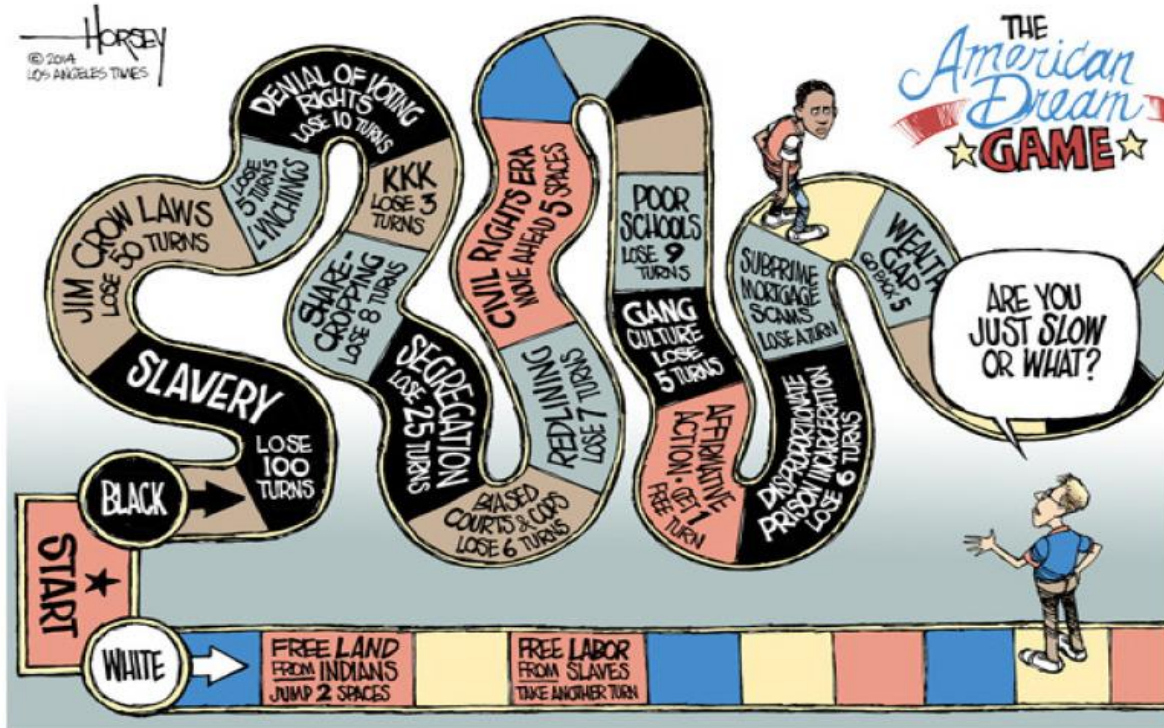

Political Cartoon Analysis Sheet

Answer the following questions based on your political cartoon:

<p>What are the events or issues that inspired the cartoon?</p>	<p>List the objects or people you see in the cartoon.</p>
<p>What words or phrases in the cartoon stand out to you? Why do you think so?</p>	<p>Are any of the objects used as symbols for something else? What are they and what do they represent?</p>

<p>Explain the main idea of this cartoon</p>	<p>What is the cartoonist opinion about the topic portrayed in the cartoon? (e.g. What is the cartoonist's bias, or point of view on the event or people in question)</p>
<p>Do you agree or disagree with the cartoonist's opinion? Why or Why not?</p>	<p>How would you change this cartoon? (Do not put nothing for an answer)</p>