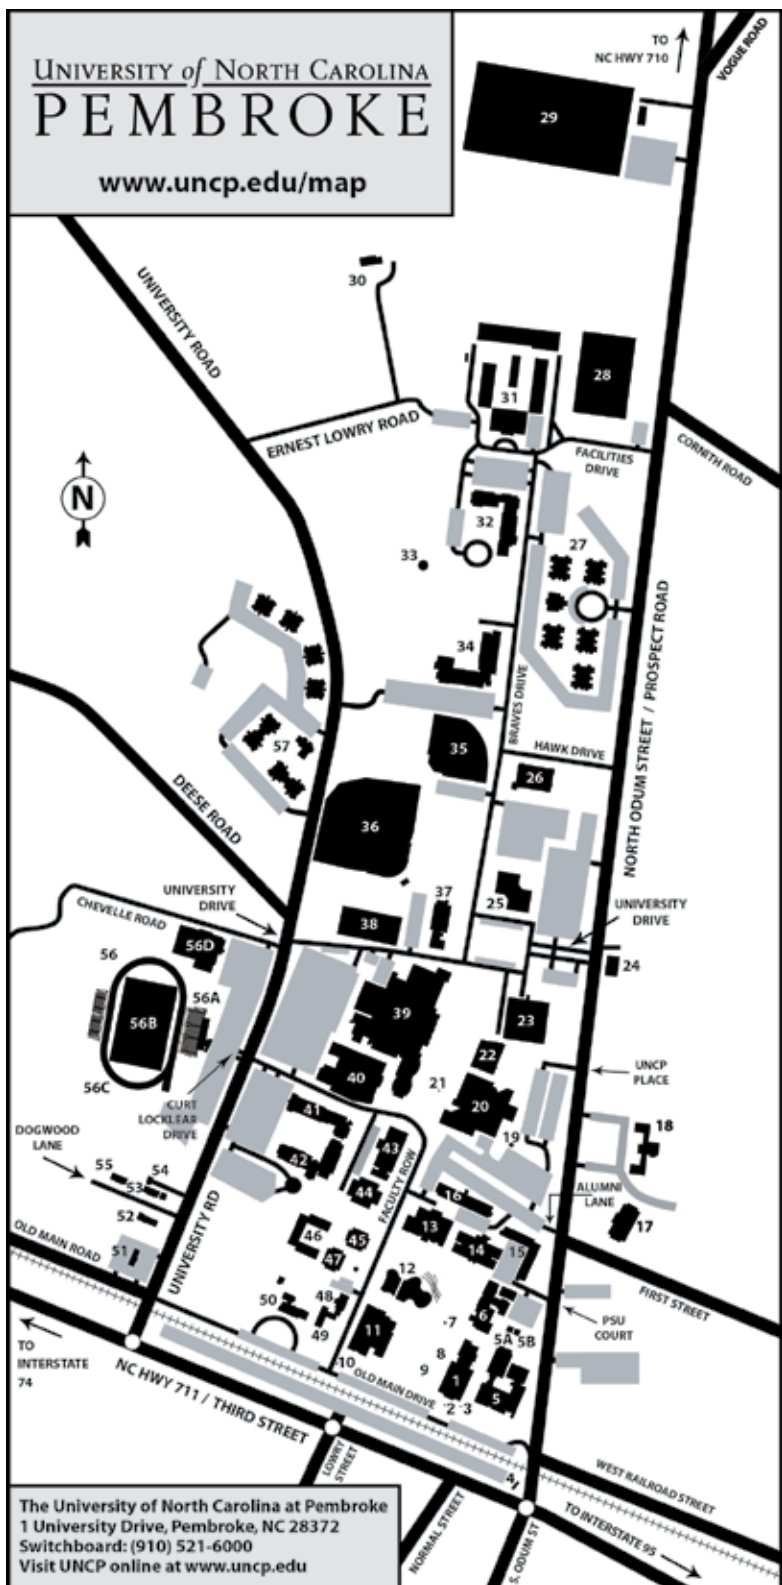

UNIVERSITY of NORTH CAROLINA  
**PEMBROKE**

[www.uncp.edu/map](http://www.uncp.edu/map)

The University of North Carolina at Pembroke  
1 University Drive, Pembroke, NC 28372  
Switchboard: (910) 521-6000  
Visit UNCP online at [www.uncp.edu](http://www.uncp.edu)