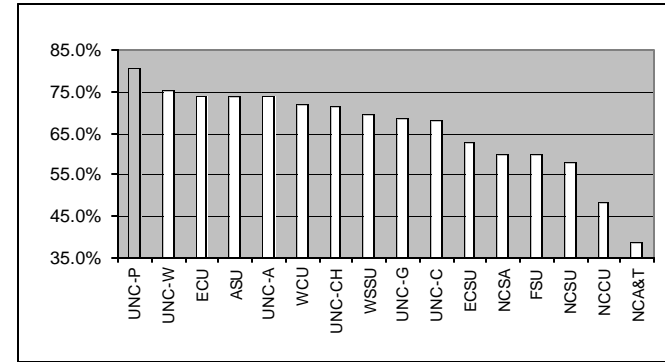

## University of North Carolina 2000 Graduating Senior Survey

### Campus residence life programs - General

		% Excell + Good			% Excell + Good	Rank (All) (MS)
Research	NCSU	58.1%	Masters	ASU	74.1%	(1) (1)
	UNC-CH	71.3%		FSU	59.8%	
Doctoral	UNC-G	68.6%	NCA&T	38.7%		
	ECU	74.1%	NCCU	48.4%		
Undergrad	UNC-A	73.9%	UNC-C	68.2%		
	ECSU	62.9%	UNC-P	80.5%		
	WSSU	69.6%	UNC-W	75.6%		
Special	NCSA	60.0%	WCU	72.0%		
			Total	67.2%		
			UNC Tot	68.0%		