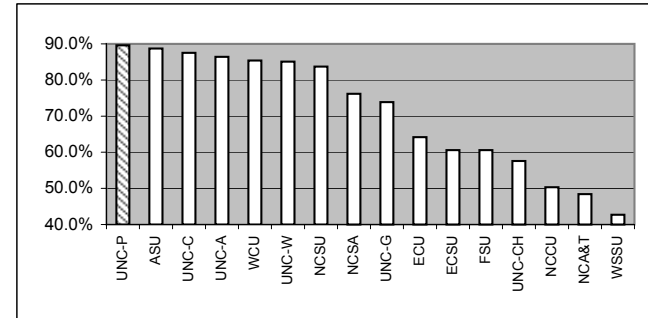

**University of North Carolina
2000 Graduating Senior Survey**

Registration Process - General

		% Excell + Good		% Excell + Good	Rank (All) (MS)
Research	NCSU	83.7%	Masters	ASU	88.7%
	UNC-CH	57.6%		FSU	60.6%
Doctoral	UNC-G	73.9%		NCA&T	48.4%
	ECU	64.2%		NCCU	50.3%
Undergrad	UNC-A	86.4%		UNC-C	87.5%
	ECSU	60.6%		UNC-P	89.6%
	WSSU	42.7%		UNC-W	85.1%
Special	NCSA	76.2%		WCU	85.4%
				Total	79.4%
			UNC Tot		73.2%

Registration Process - Staff Responsiveness

		% Excell + Good		% Excell + Good	Rank (All) (MS)
Research	NCSU	79.6%	Masters	ASU	83.5%
	UNC-CH	60.6%		FSU	56.3%
Doctoral	UNC-G	67.1%		NCA&T	44.0%
	ECU	72.3%		NCCU	41.3%
Undergrad	UNC-A	82.2%		UNC-C	82.4%
	ECSU	57.6%		UNC-P	85.8%
	WSSU	47.2%		UNC-W	82.2%
Special	NCSA	80.3%		WCU	84.4%
				Total	76.5%
			UNC Tot		72.5%